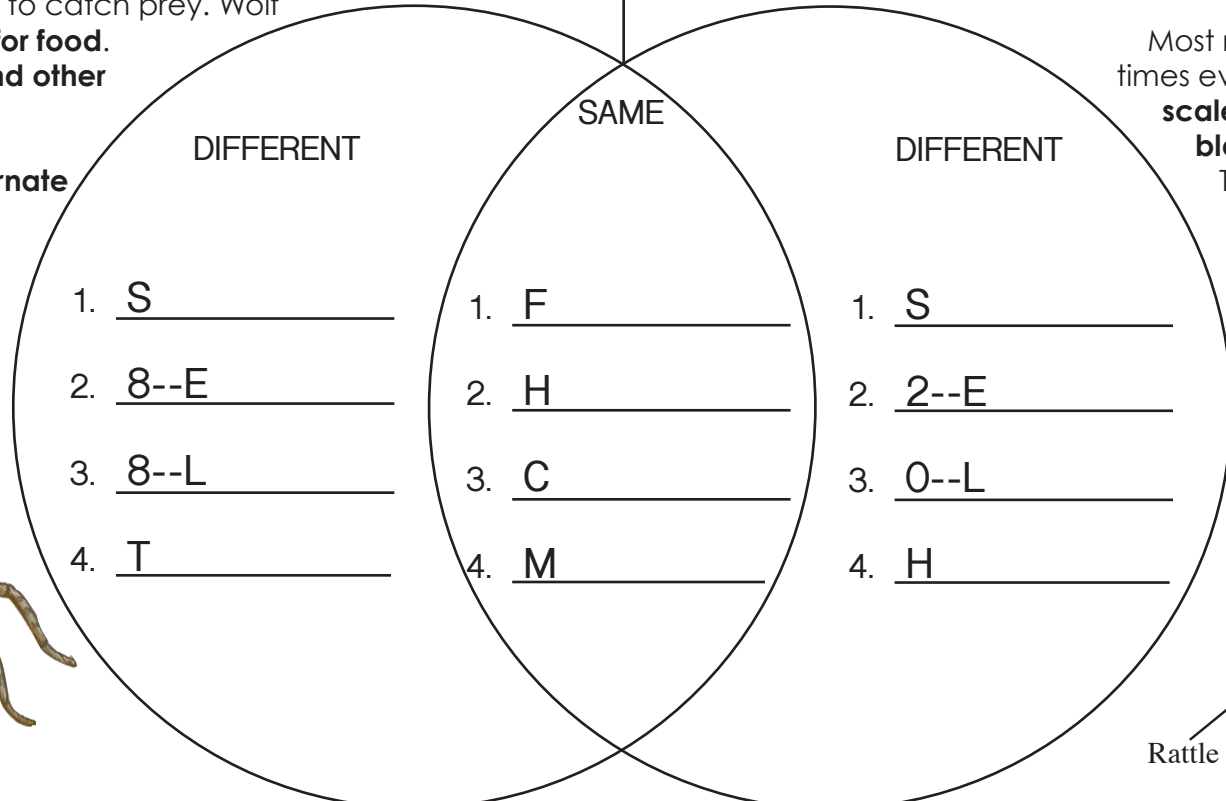

Rattlesnake

A reptile has scales on its body. A **snake** is a **reptile**. One kind of snake is a **rattlesnake**. A rattlesnake eats small animals such as **mice**. The snake kills the mouse. Then it swallows the mouse whole.

A rattlesnake has a **rattle on its tail**. The rattle is made of pieces of hard skin. The snake moves its tail. Then the pieces rattle together. The **noise scares away predators**.

Unlike other types of snakes a mother rattlesnake gives birth to **live babies** and **stays with her babies for several weeks**.

Most rattlesnakes **molt** 2-4 times every year. Their **scales are mostly brown, black, gray and tan**. This makes them hard to see.

During the winter some rattlesnakes **hibernate** together in dens.